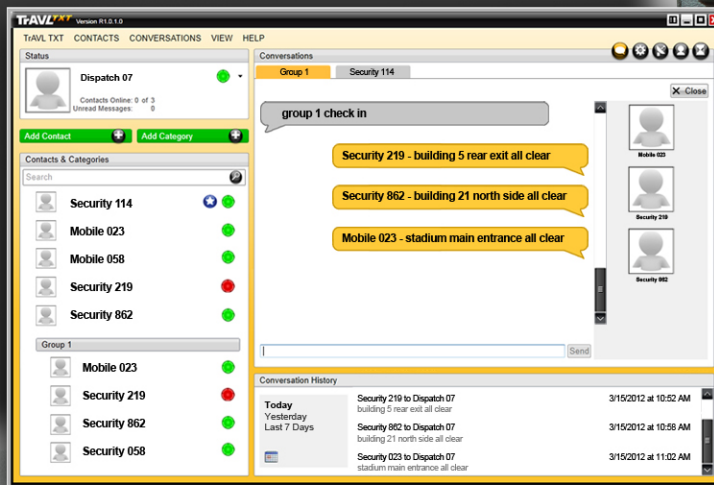

# TRAVL **TXT**

## MOTOTRBO™ Connect Plus Radio to Radio and Group Texting

PC-based two-way radio  
texting for MOTOTRBO™  
radio users on Connect Plus  
radio systems.